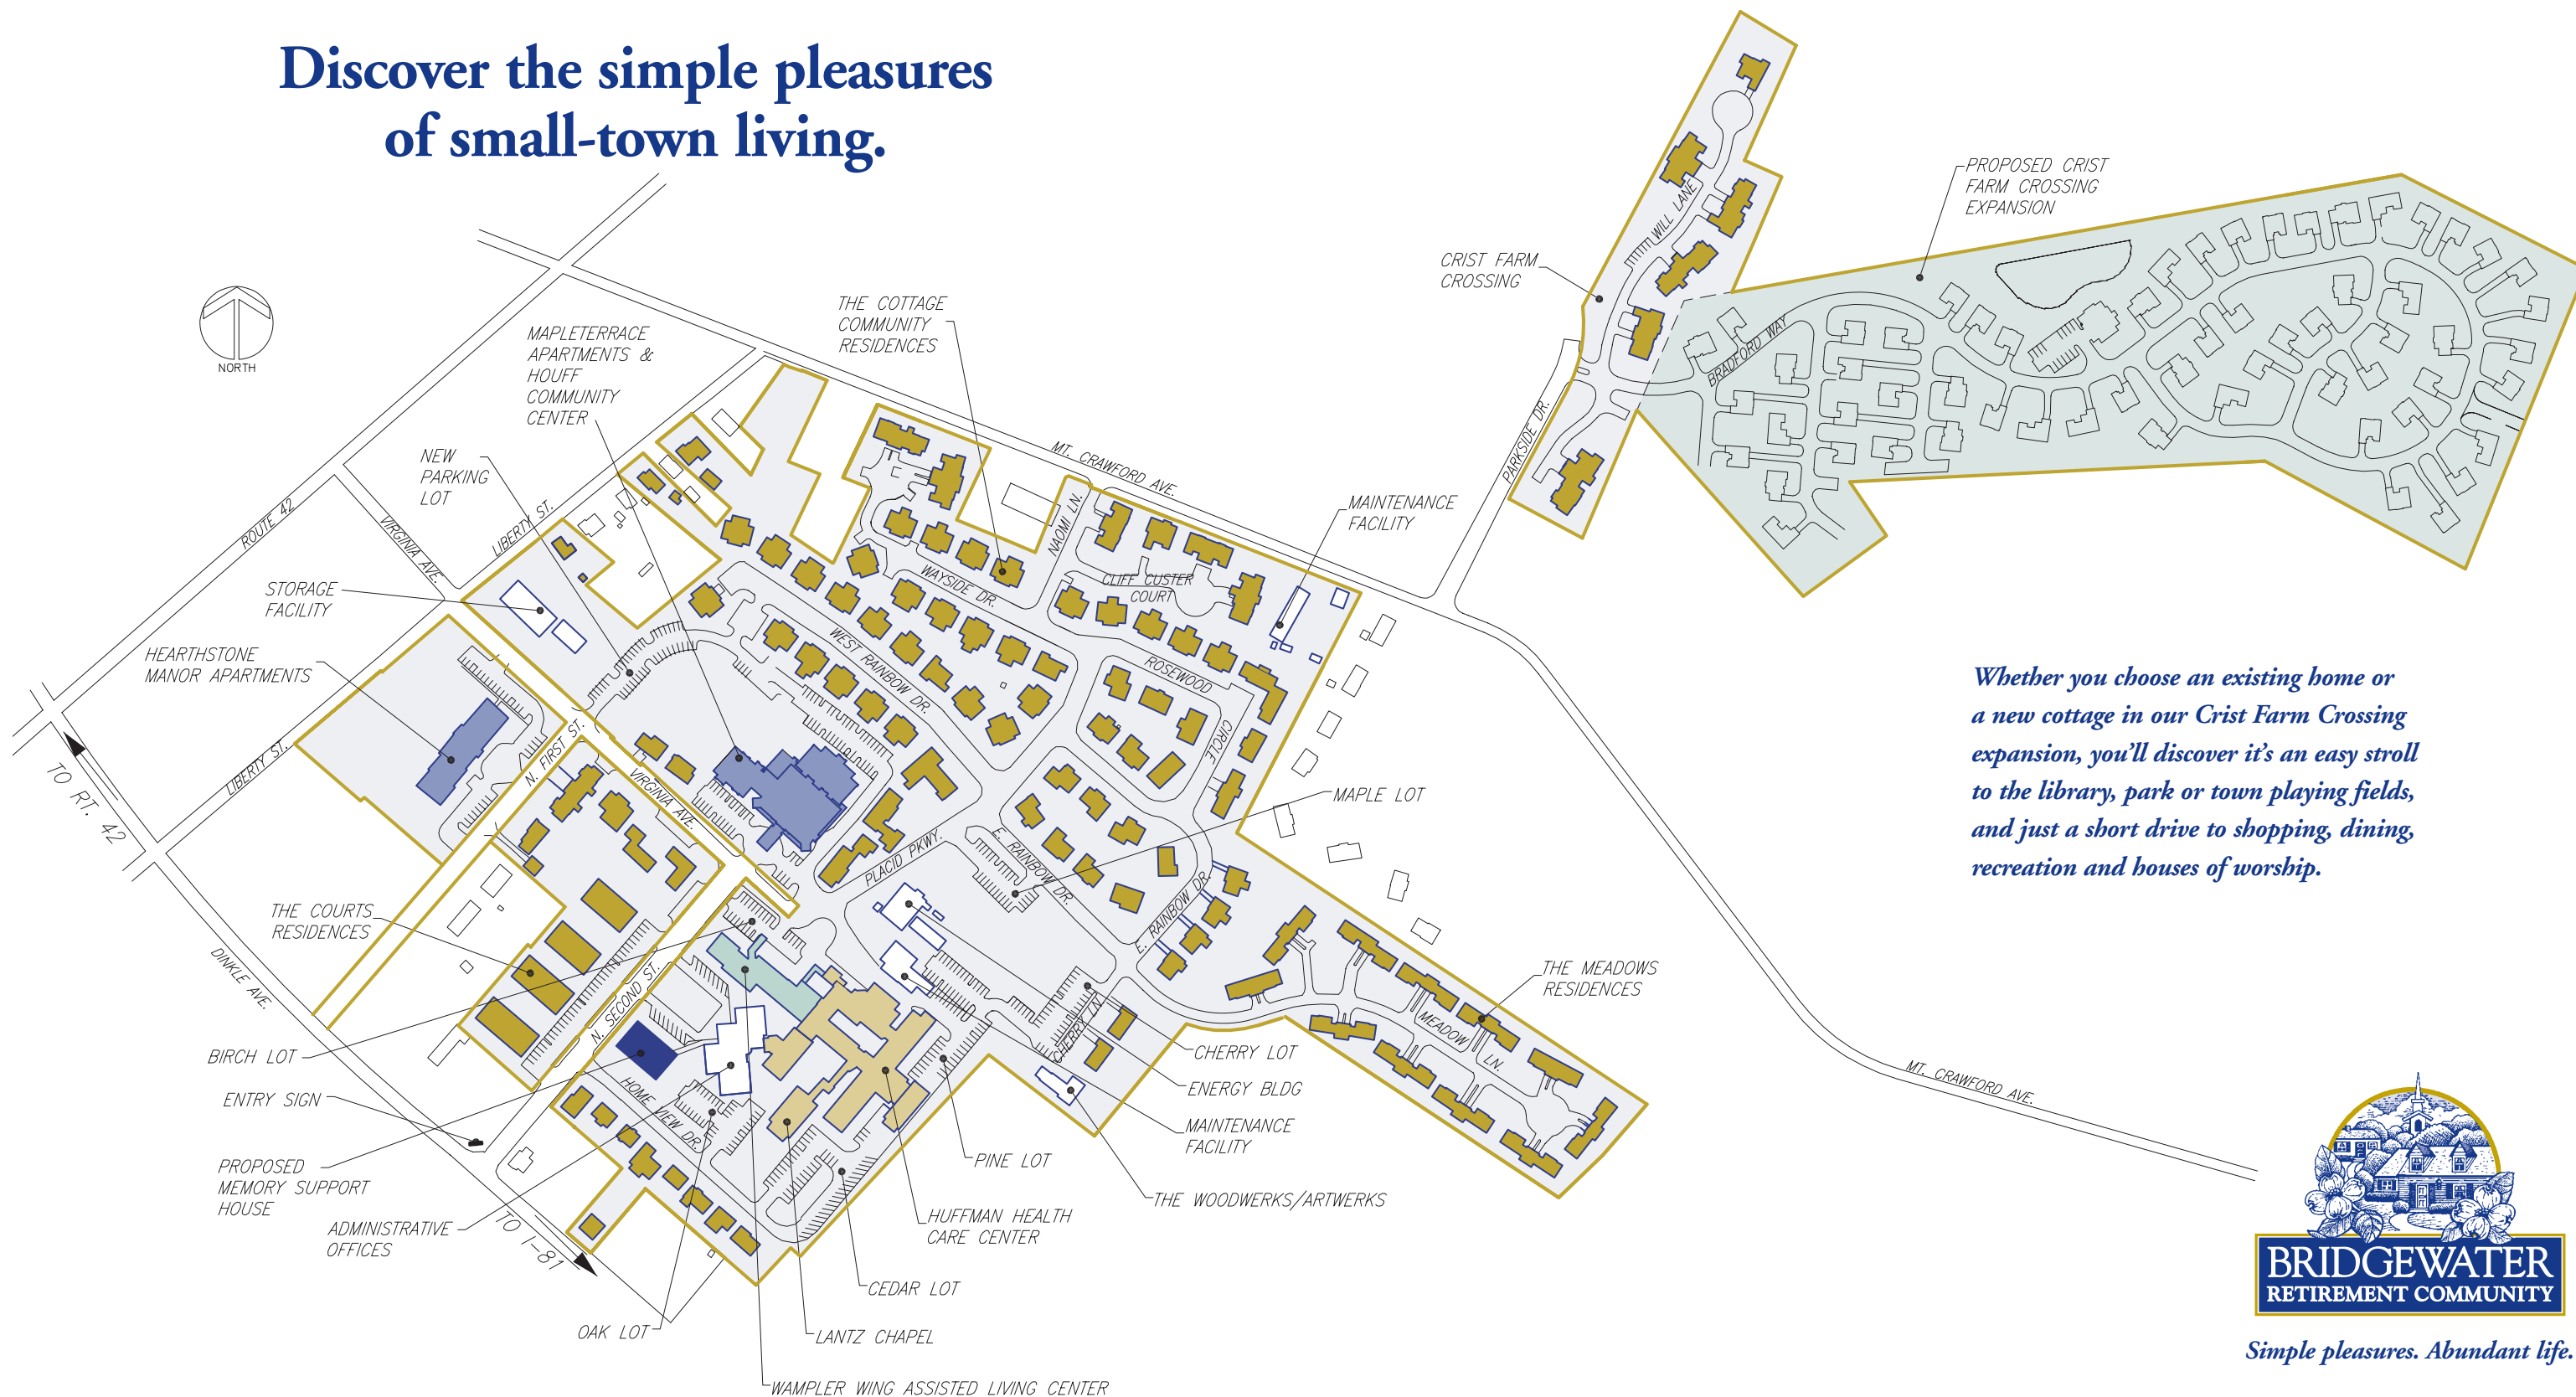

If you are traveling South on I-81, take Exit 240 toward Bridgewater/Mt. Crawford. Take a right at the stop light onto Rt. 257 West. Proceed through the next intersection, crossing Rt. 11. (The White Wave Milk

Parking

Please park in the front of the Administrative Center building and come in through the front entrance.

CAMPUS SITE MAP

Discover the simple pleasures
of small-town living.

Whether you choose an existing home or a new cottage in our Crist Farm Crossing expansion, you'll discover it's an easy stroll to the library, park or town playing fields, and just a short drive to shopping, dining, recreation and houses of worship.